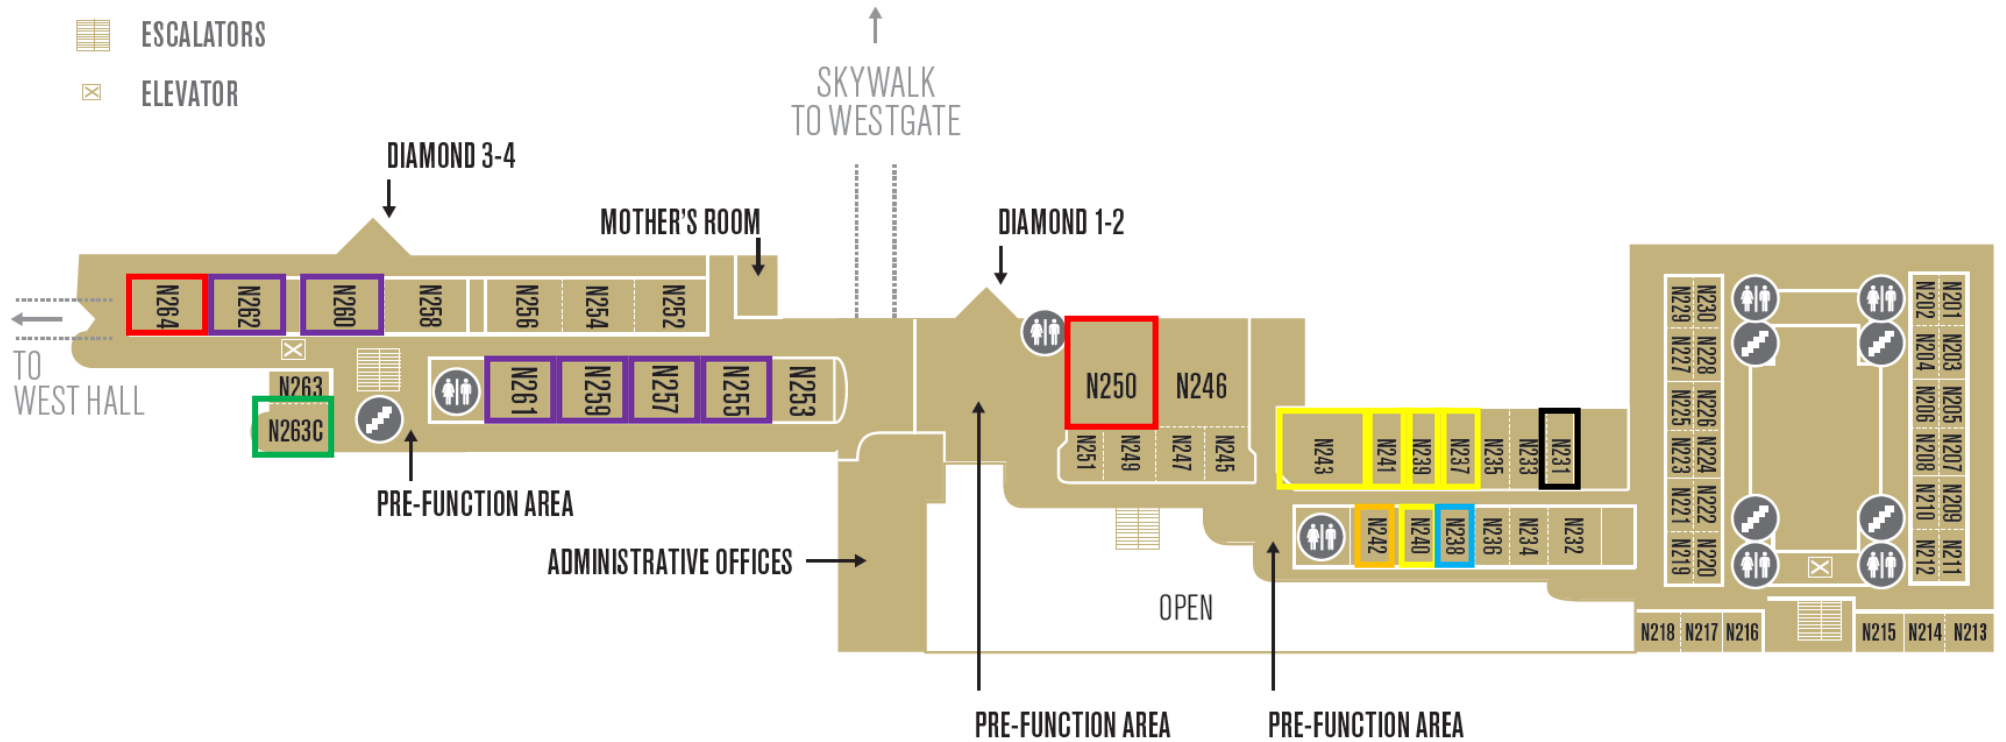

IWCE Conference – Level 2 Map

- RESTROOMS
- STAIRS
- ESCALATORS
- ELEVATOR

Room Type	Room Numbers
Conference Rooms	N255, N257, N259, N260, N261, N262
Speaker Ready Room	N263C
ETA Session Rooms	N237, N238, N239, N241, N243
ETA Testing Room	N238
ETA Office	N242
Prayer/Quiet Room	N231
Function Rooms	N250, N264